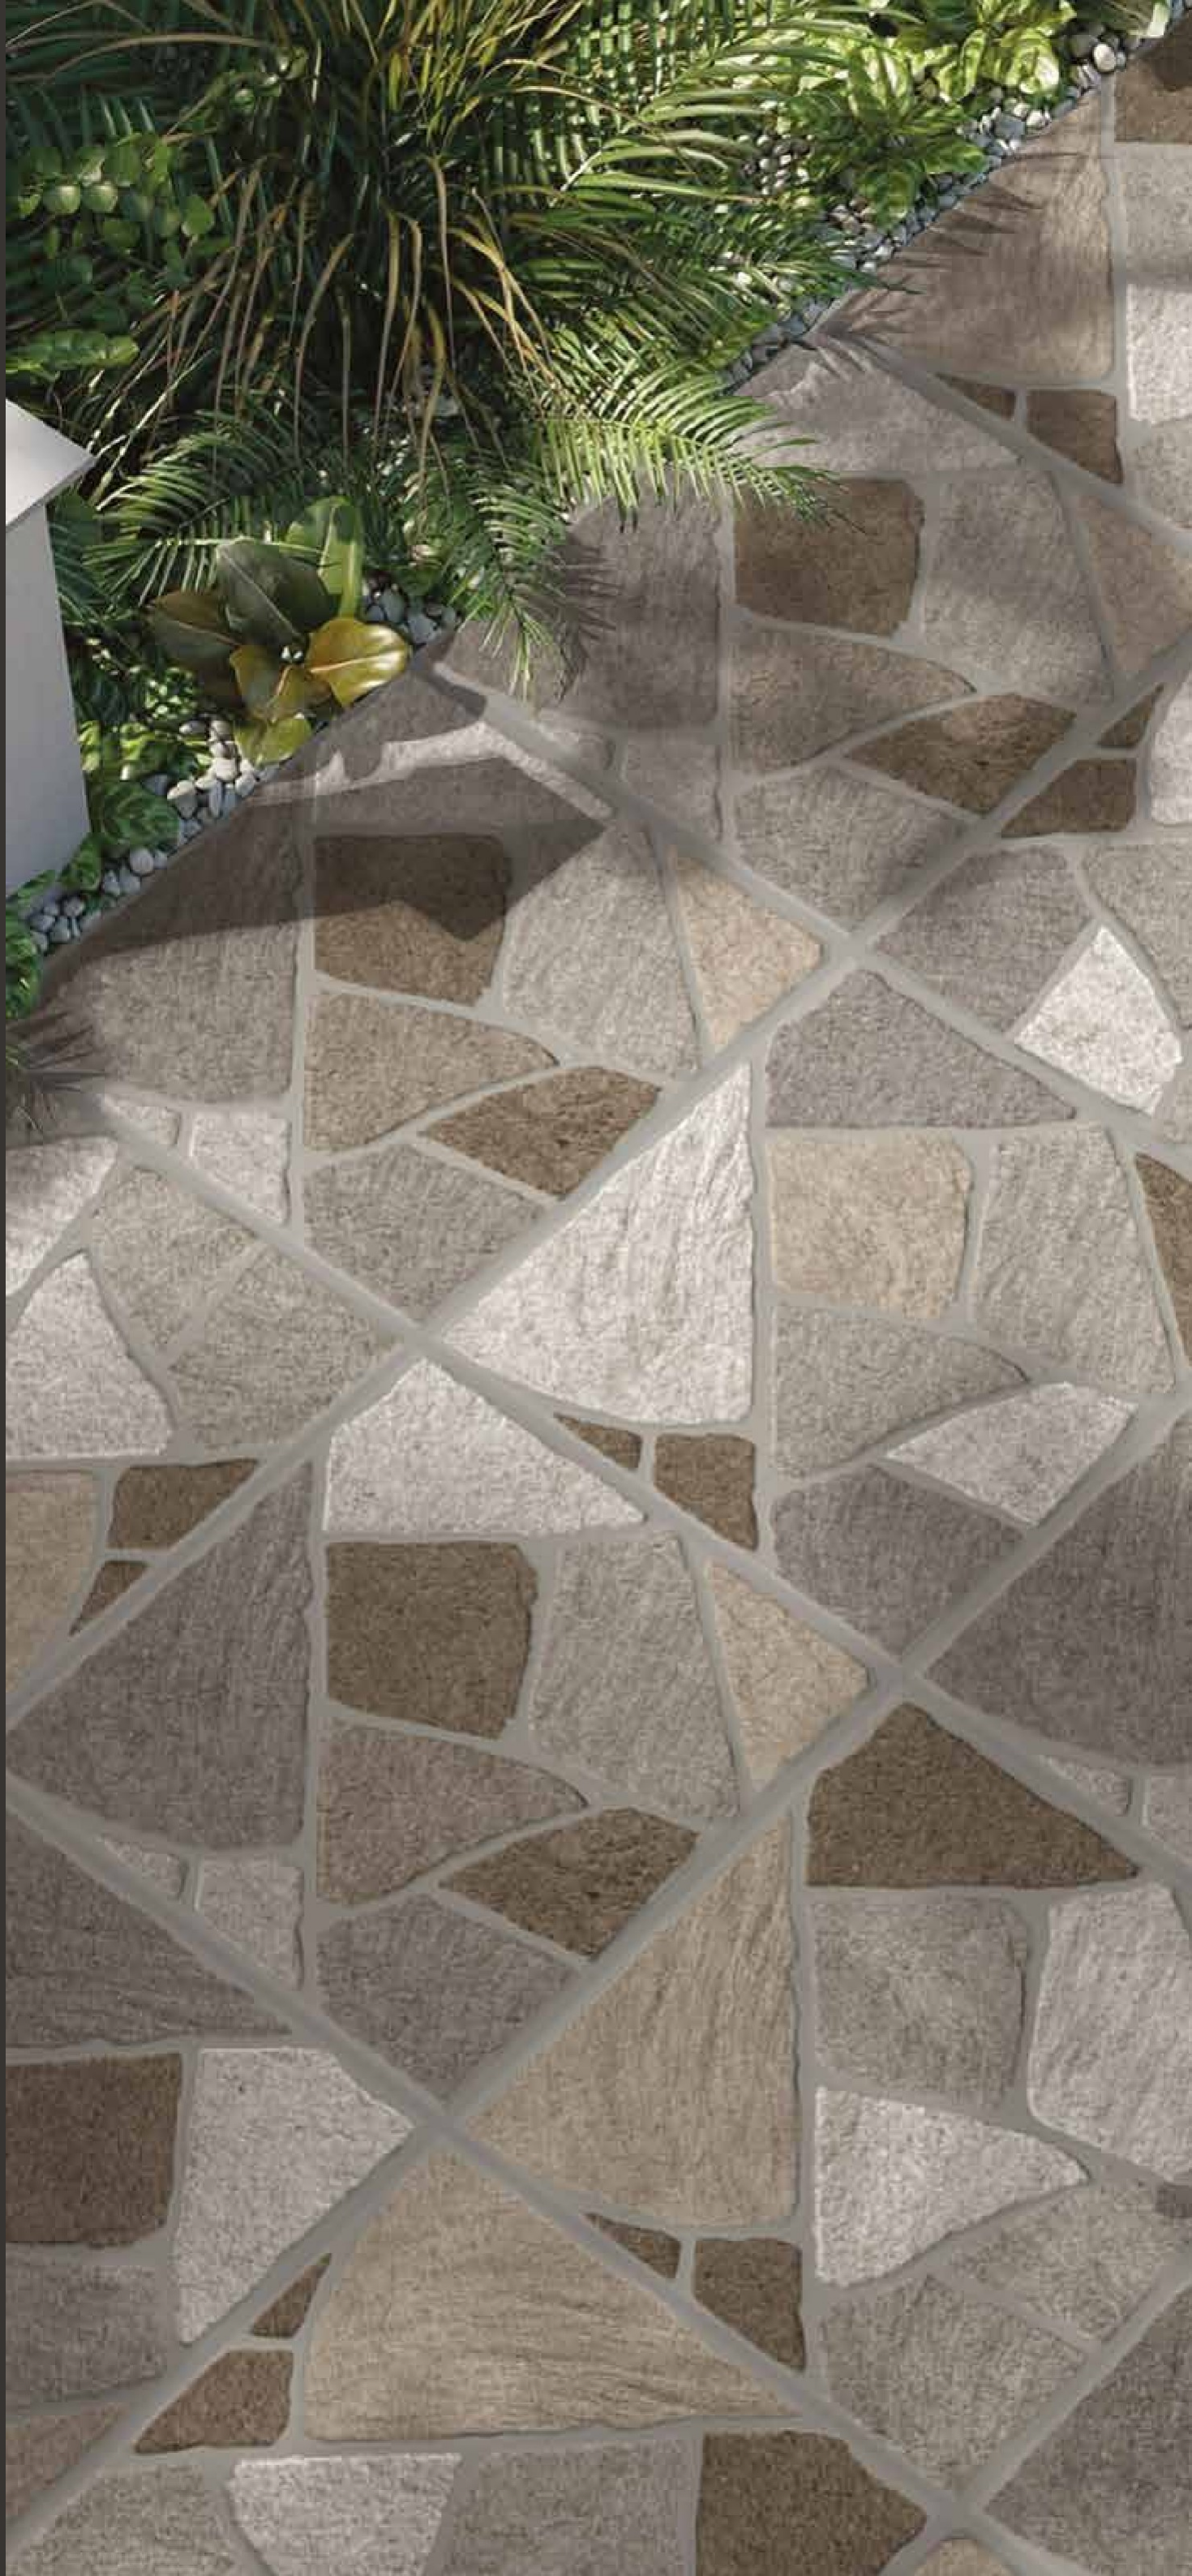

CHARLOTTE

CHARLOTTE White R P
60 x 60 cm

CHARLOTTE Light Grey R P
60 x 60 cm

CHARLOTTE Grey R P
60 x 60 cm

CHARLOTTE Antracite R P
60 x 60 cm

CHARLOTTE Beige R P
60 x 60 cm

45x45

KEMER